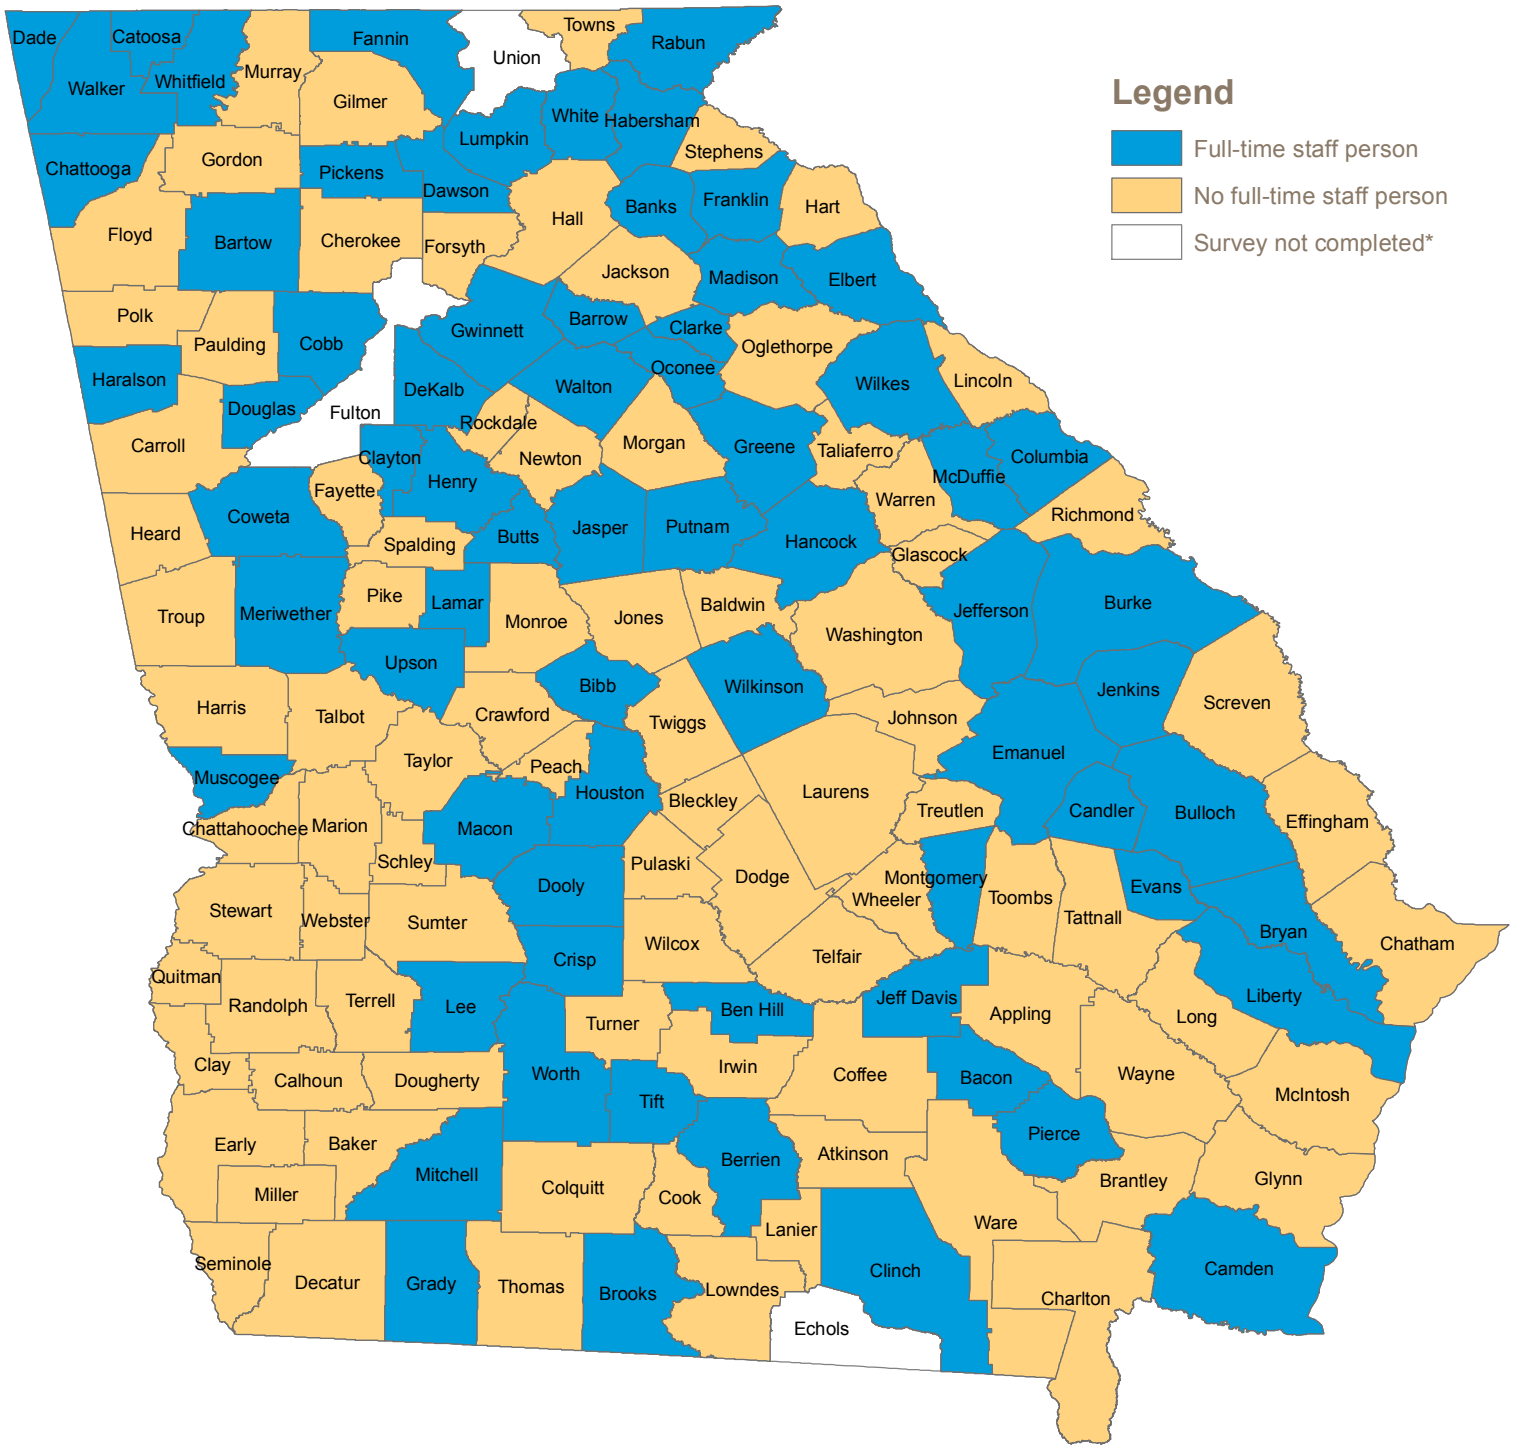

Full-Time Economic Development Staff Reported by Counties

* as of map creation date **November 2016**

Data source: **2016 Government Management Indicators (GOMI) survey**
Question VI - 2 Does your government employ a full-time economic developer responsible for economic development activities?

GOMI is a mandated annual survey required of all Local Governments in Georgia by O.C.G.A. 36-81-8.