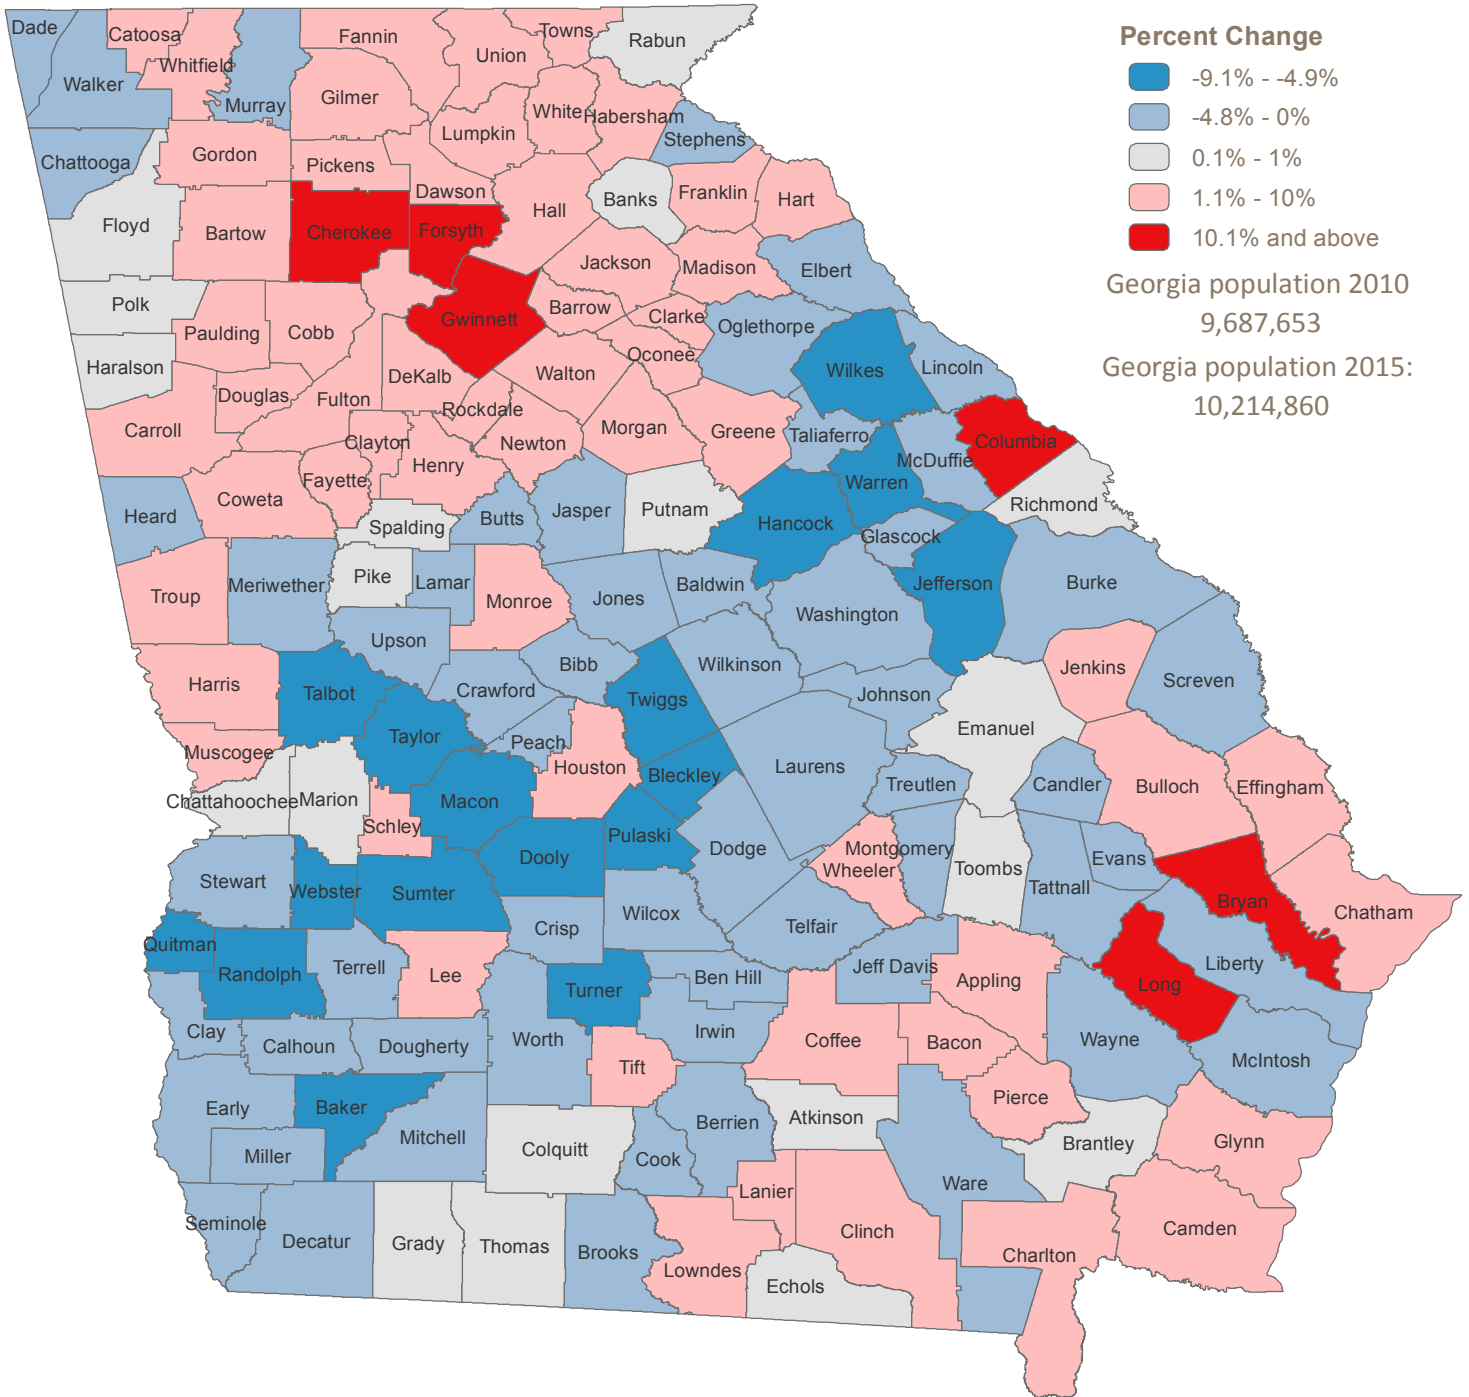

# Population Change 2010 - 2015

## Legend

### Percent Change

Georgia population 2010  
9,687,653

Georgia population 2015:  
10,214,860

Data Source: U.S. Census Bureau, Population Division  
Annual Estimates of the Resident Population: April 1, 2010 to July 1, 20145  
2015 Population Estimates, released March 2016