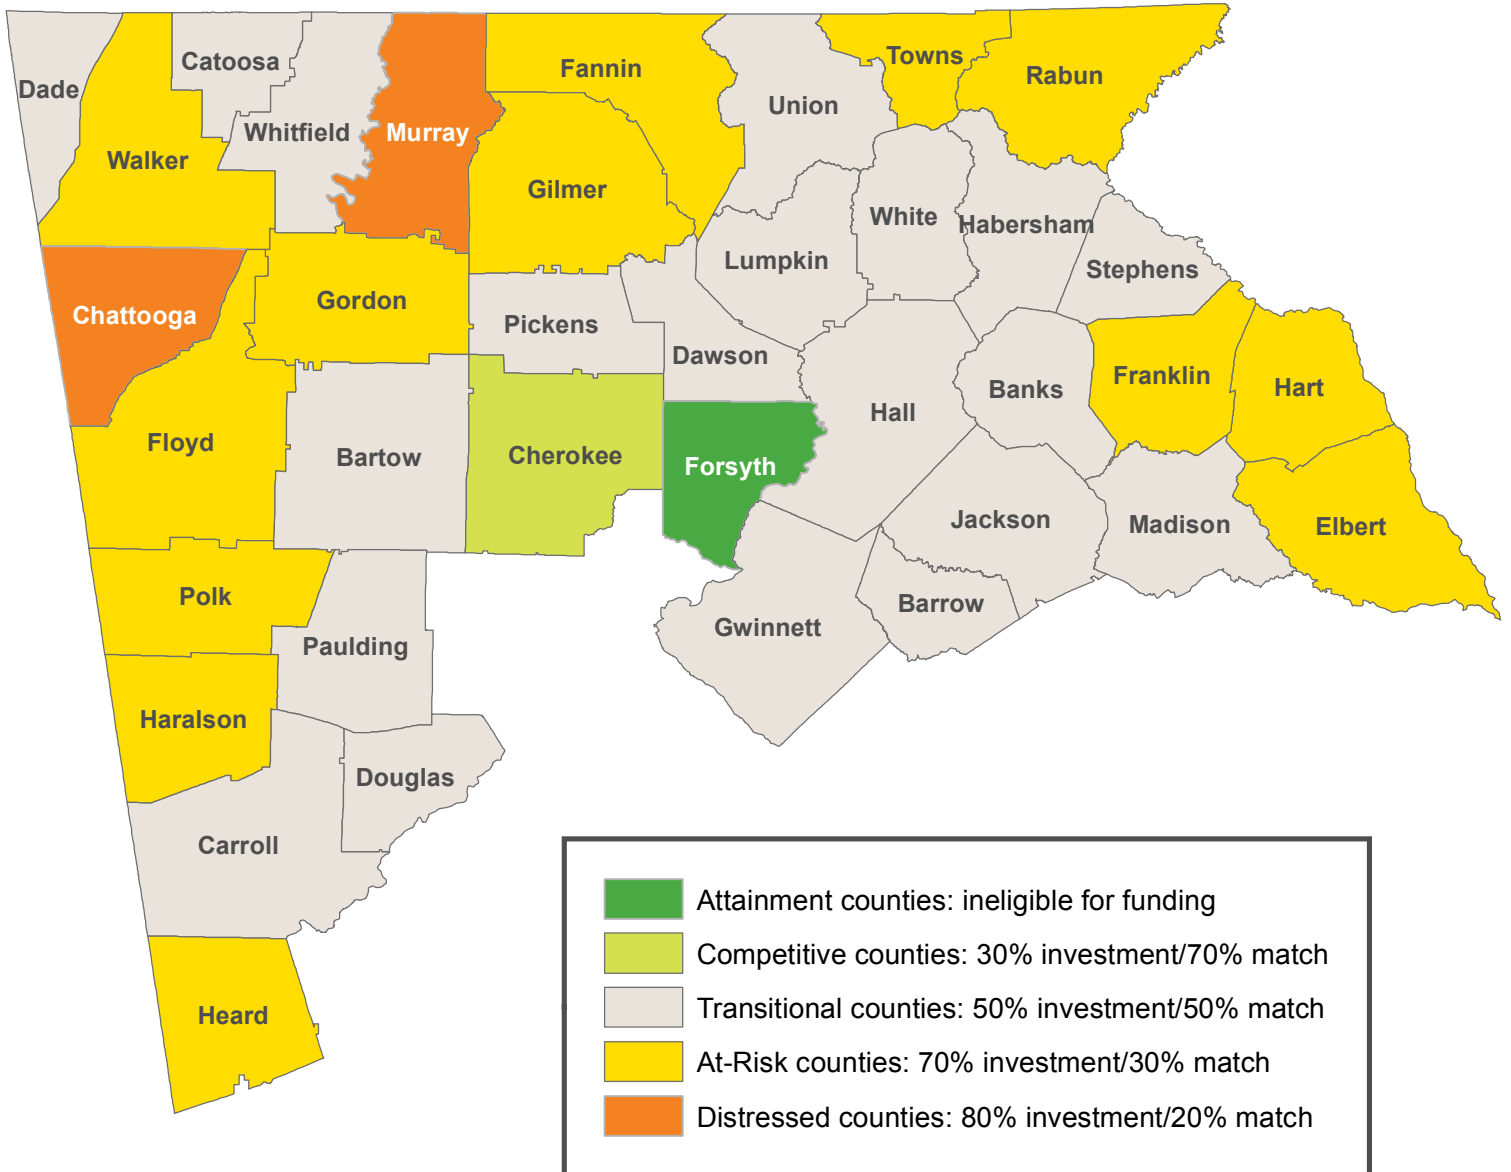

Appalachian Regional Commission

Georgia County Designations

FY 2017

Source: Appalachian Regional Commission, 2016
Effective October 1, 2016 through September 30, 2017