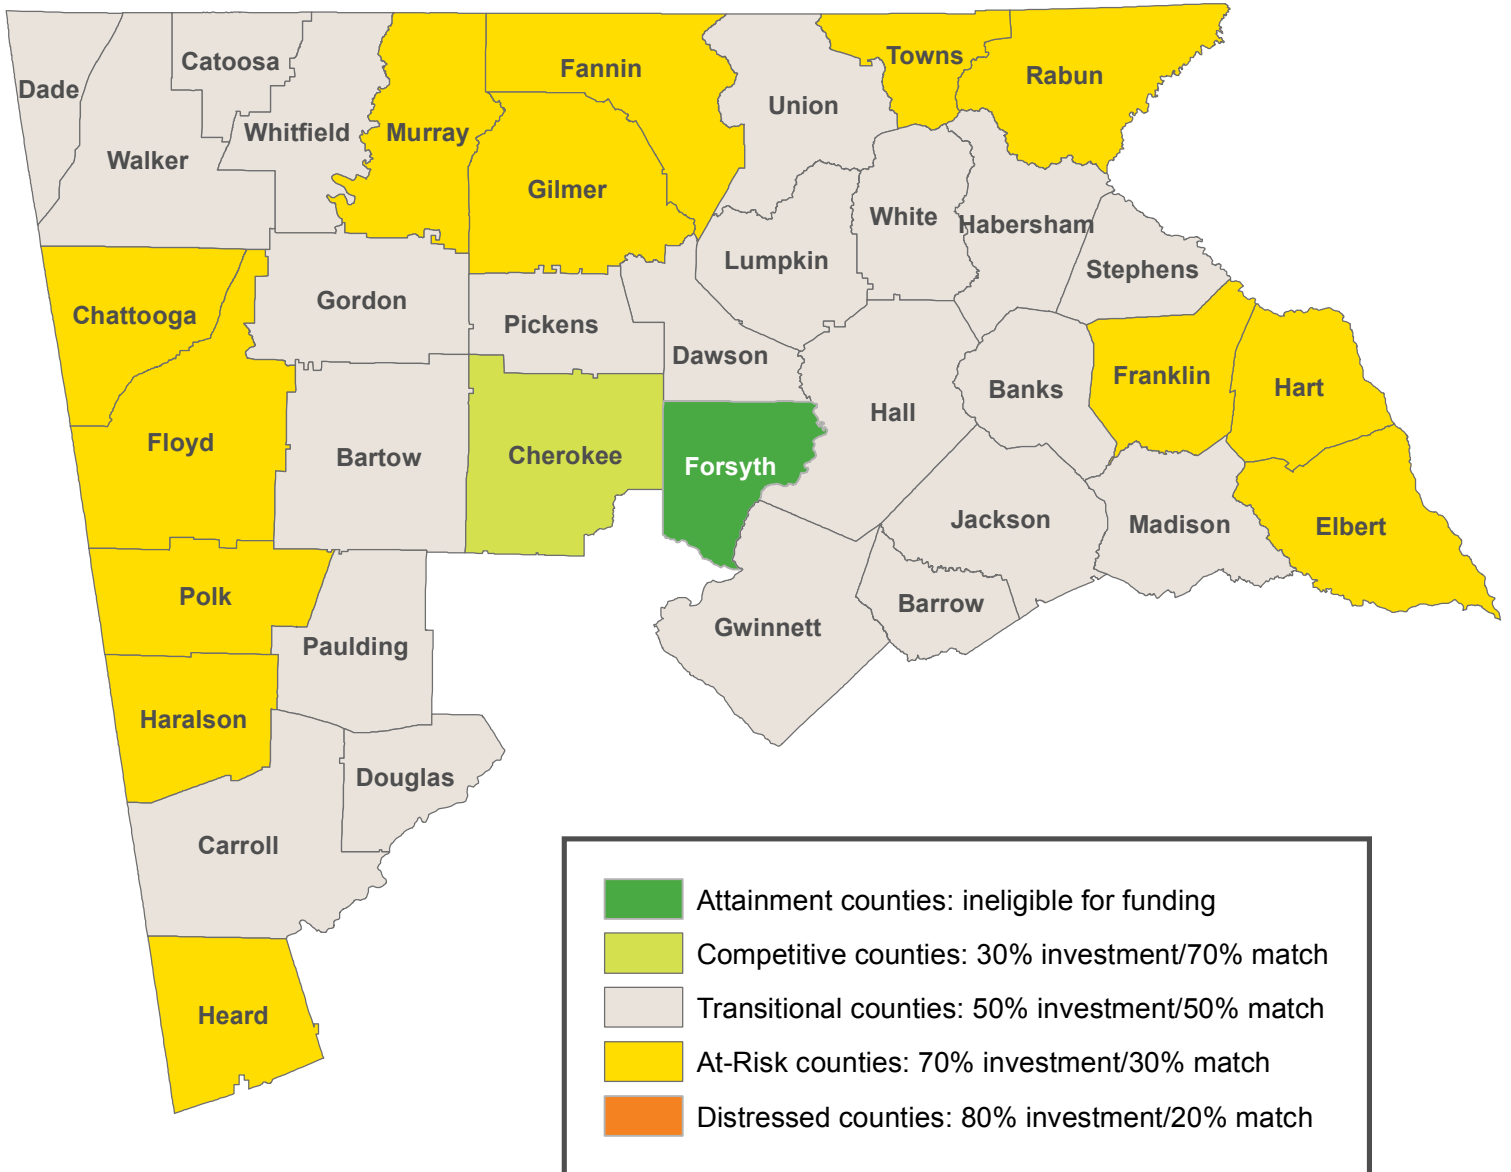

# Appalachian Regional Commission

## Georgia County Designations

FY 2018

Source: Appalachian Regional Commission, 2017  
Effective October 1, 2017 through September 30, 2018