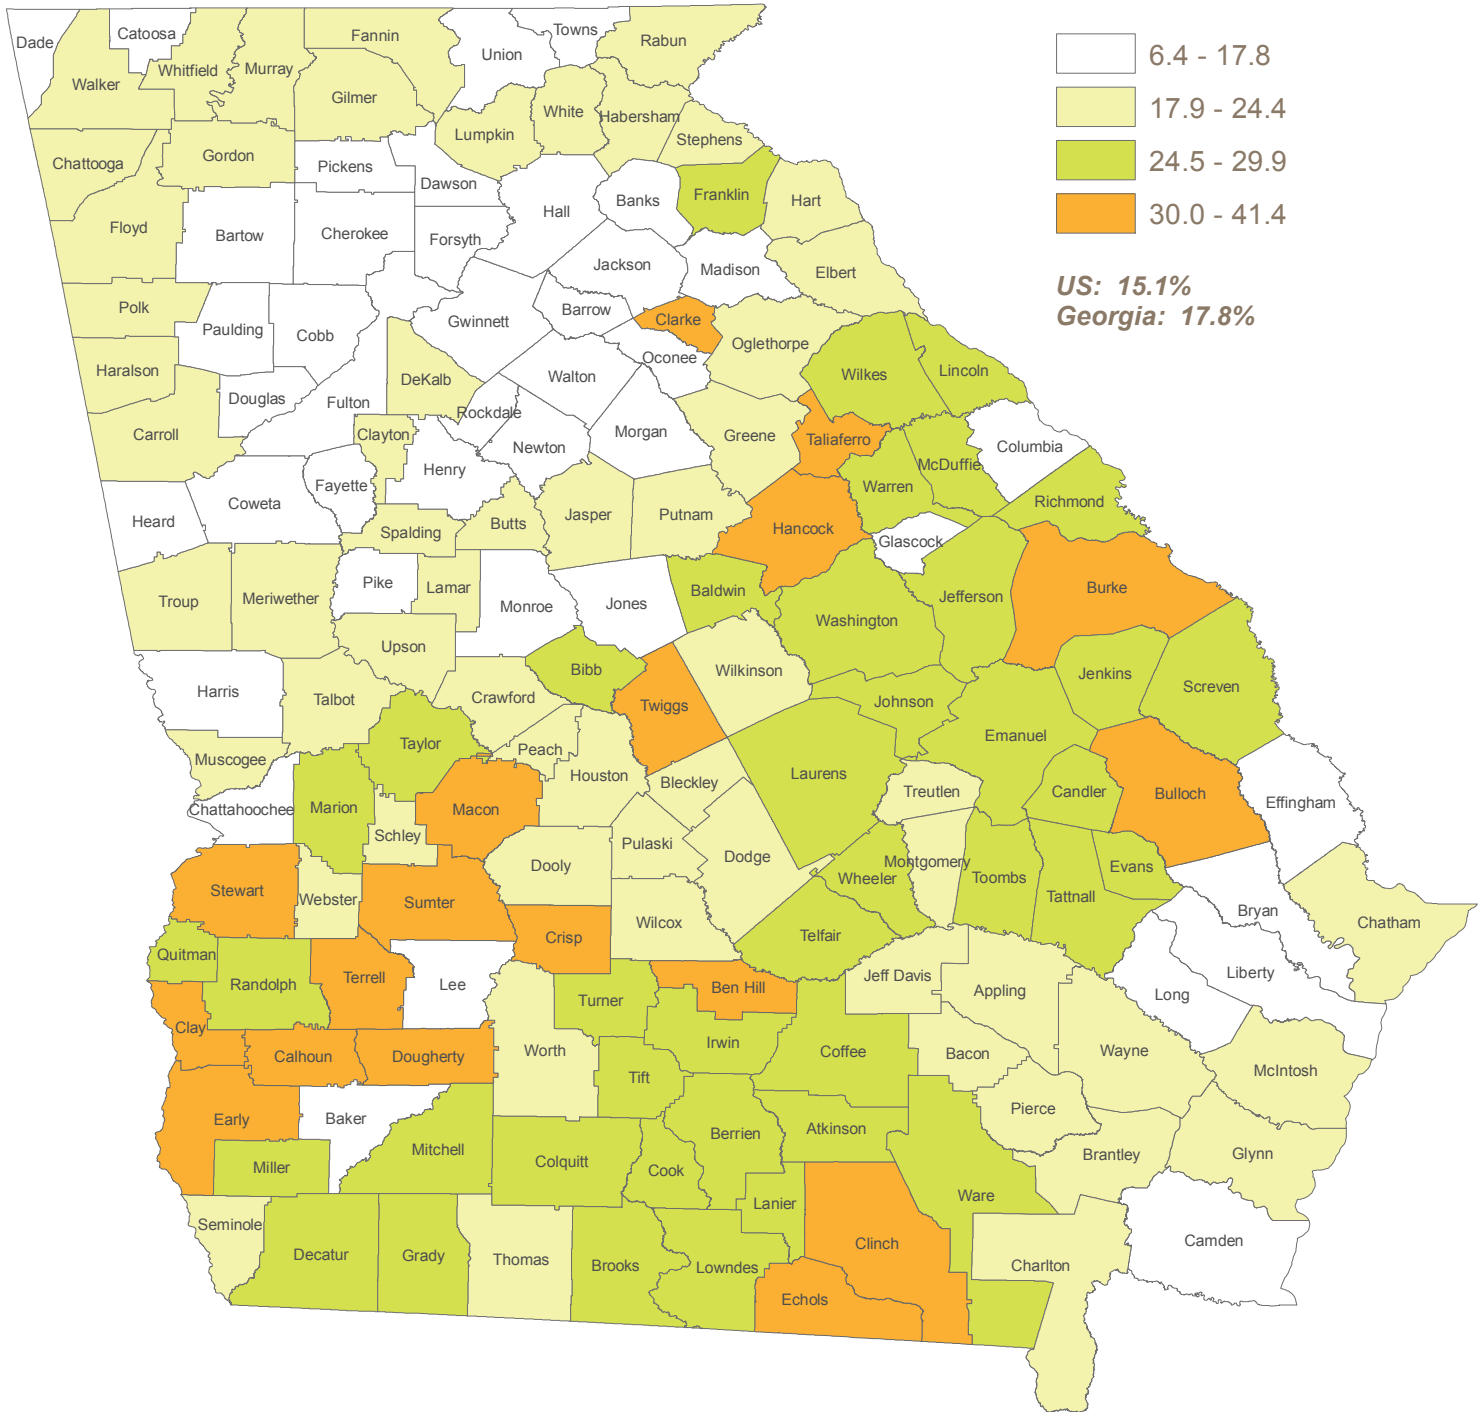

County Poverty Rates

Data source: U.S. Bureau of the Census, 2012-2016
 American Community Survey (ACS) 5 year data, released December 2017
 Geography: 2010 TIGER/Line Shapefile