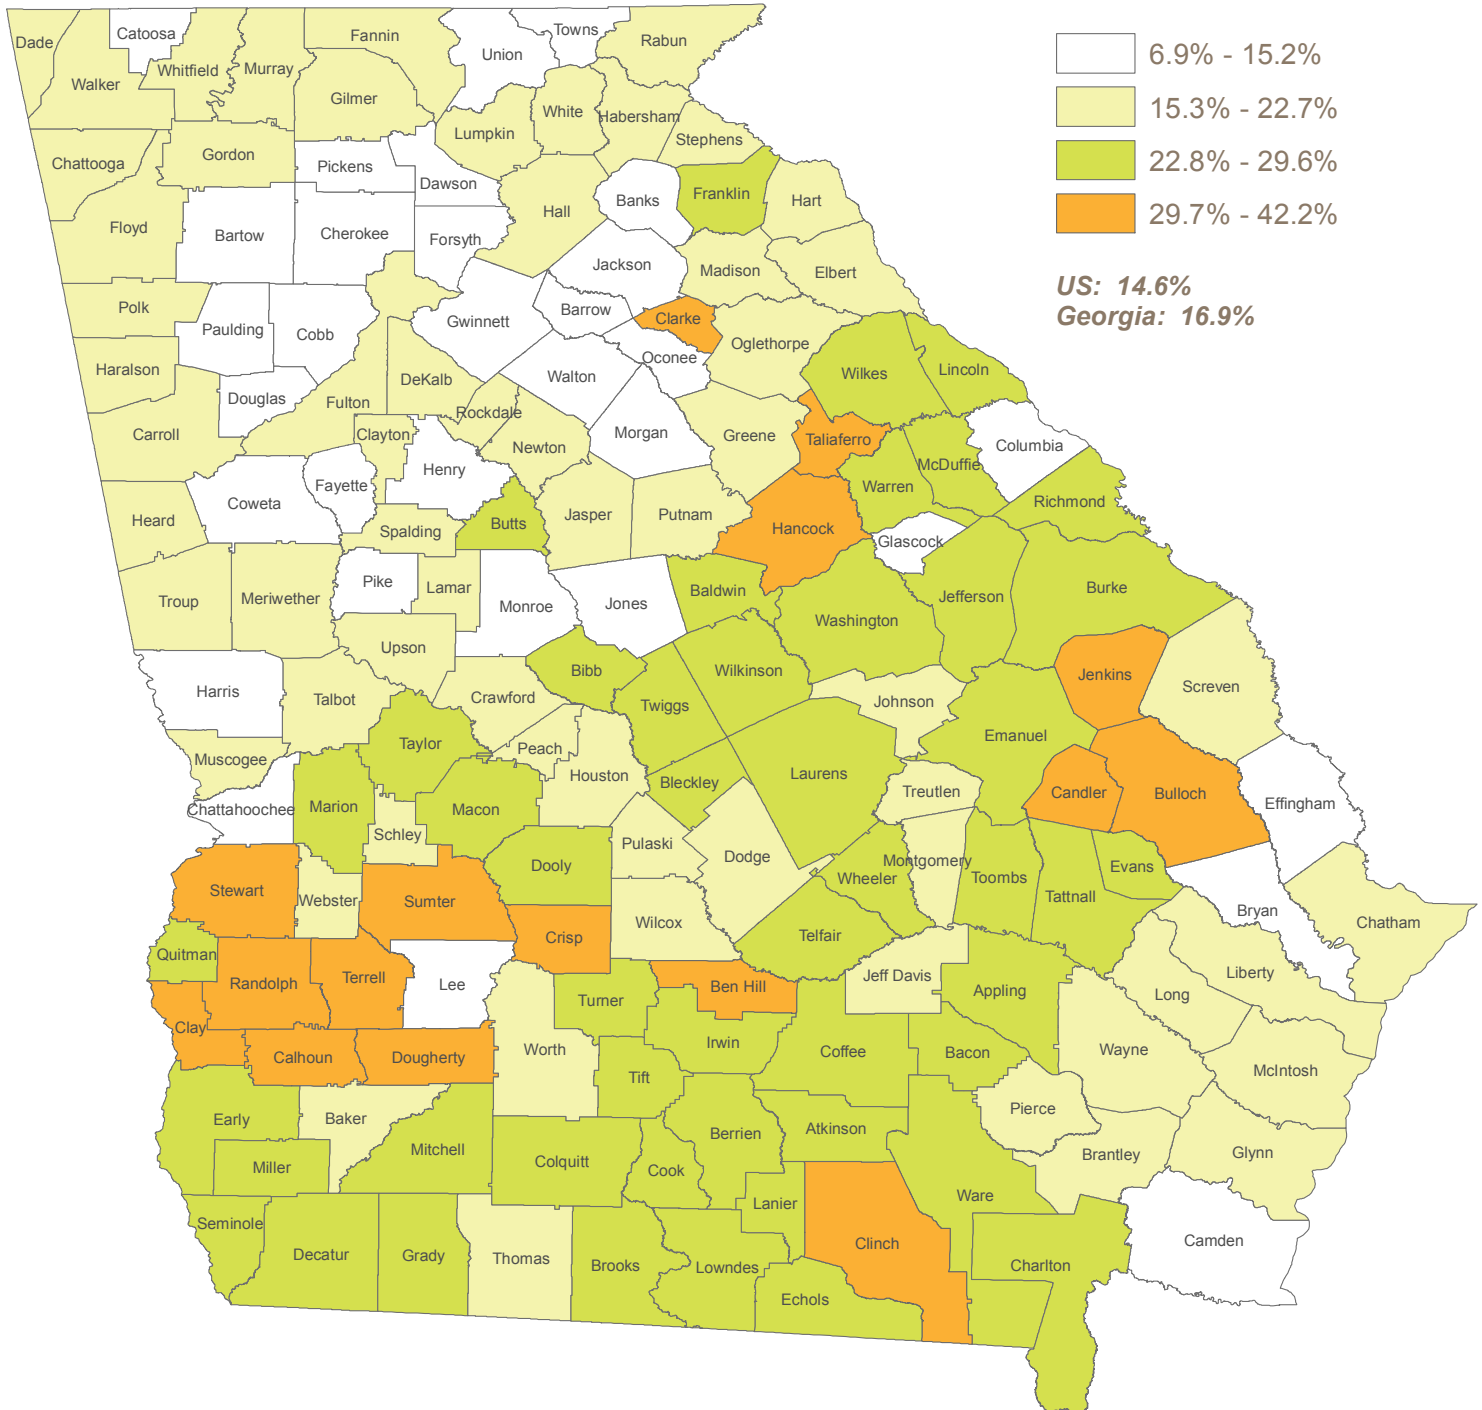

County Poverty Rates

Data source: U.S. Bureau of the Census, 2013-2017
 American Community Survey (ACS) 5 year data, released December 2018
 Geography: 2010 TIGER/Line Shapefile