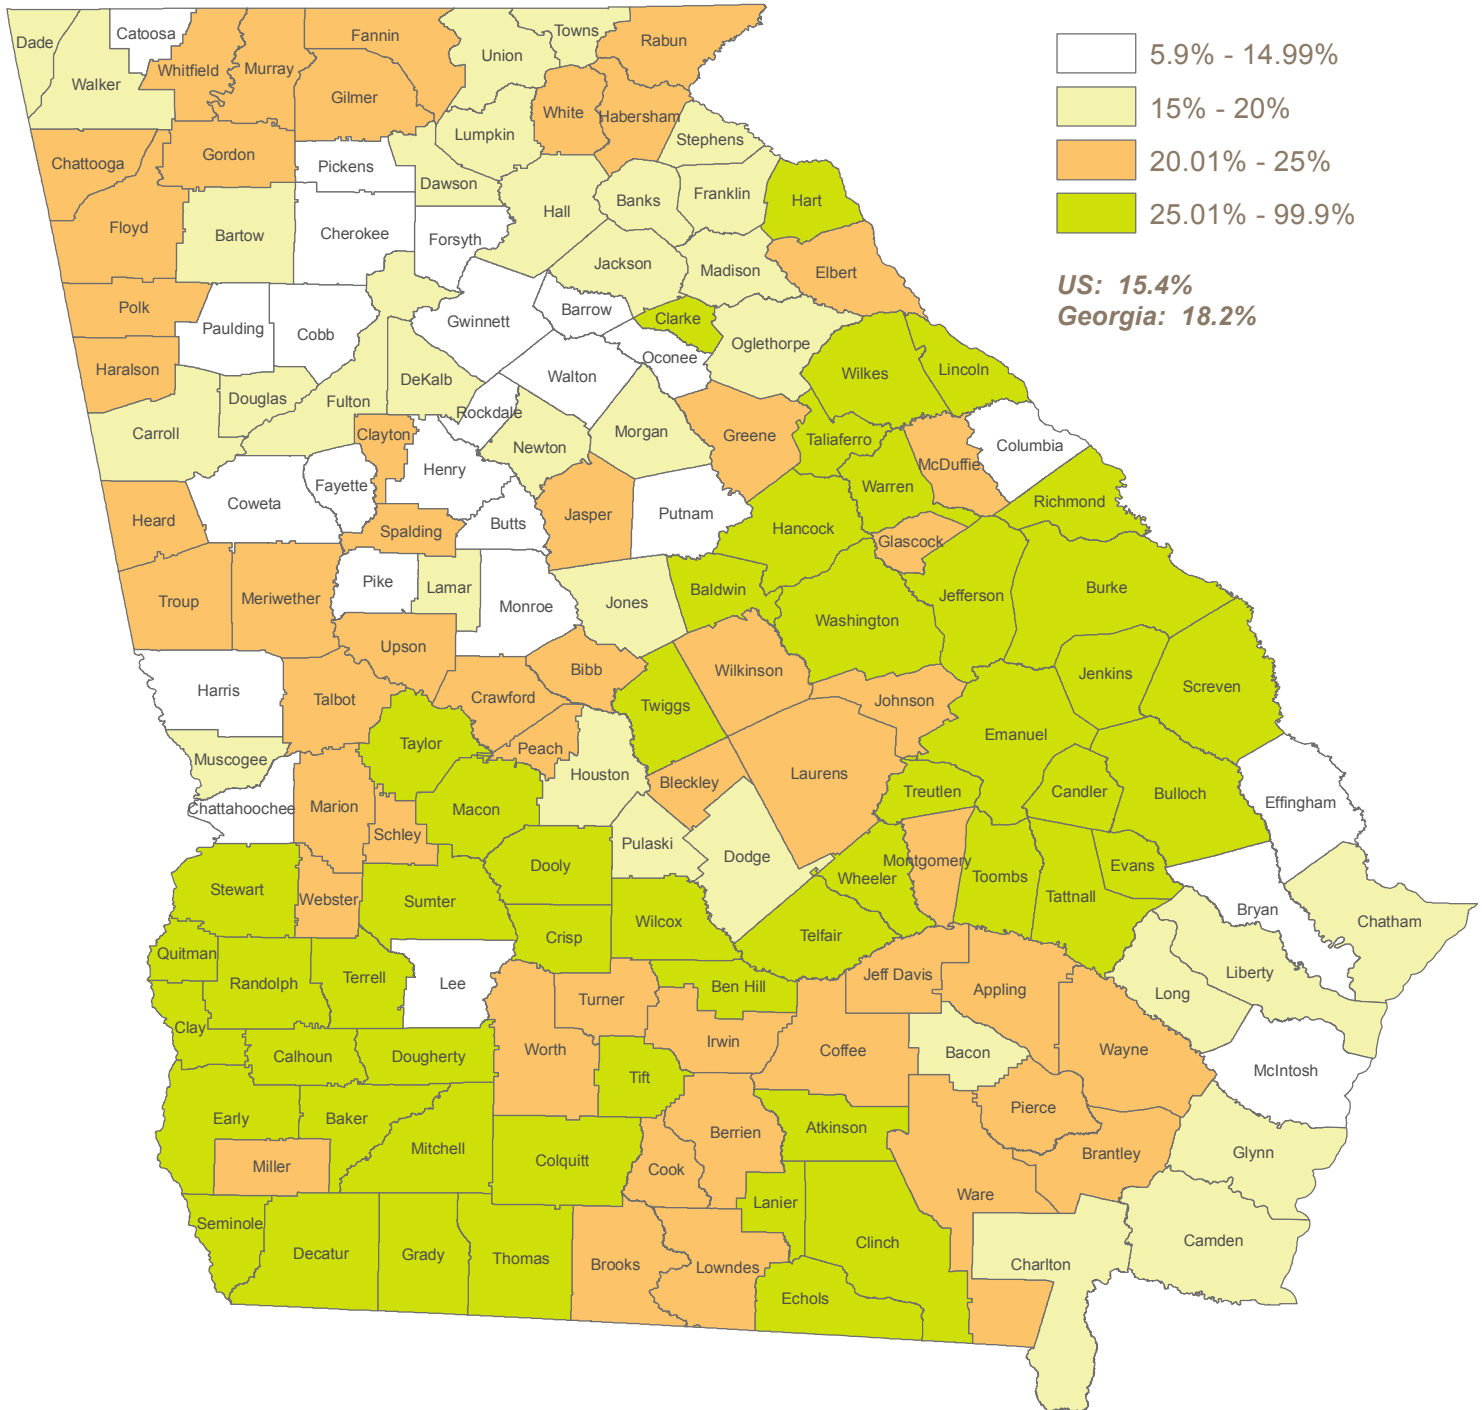

# County Poverty Rates

Data source: U.S. Bureau of the Census, 2009-2013  
 American Community Survey (ACS) 5 year data, released December 2014  
 Geography: 2010 TIGER/Line Shapefile