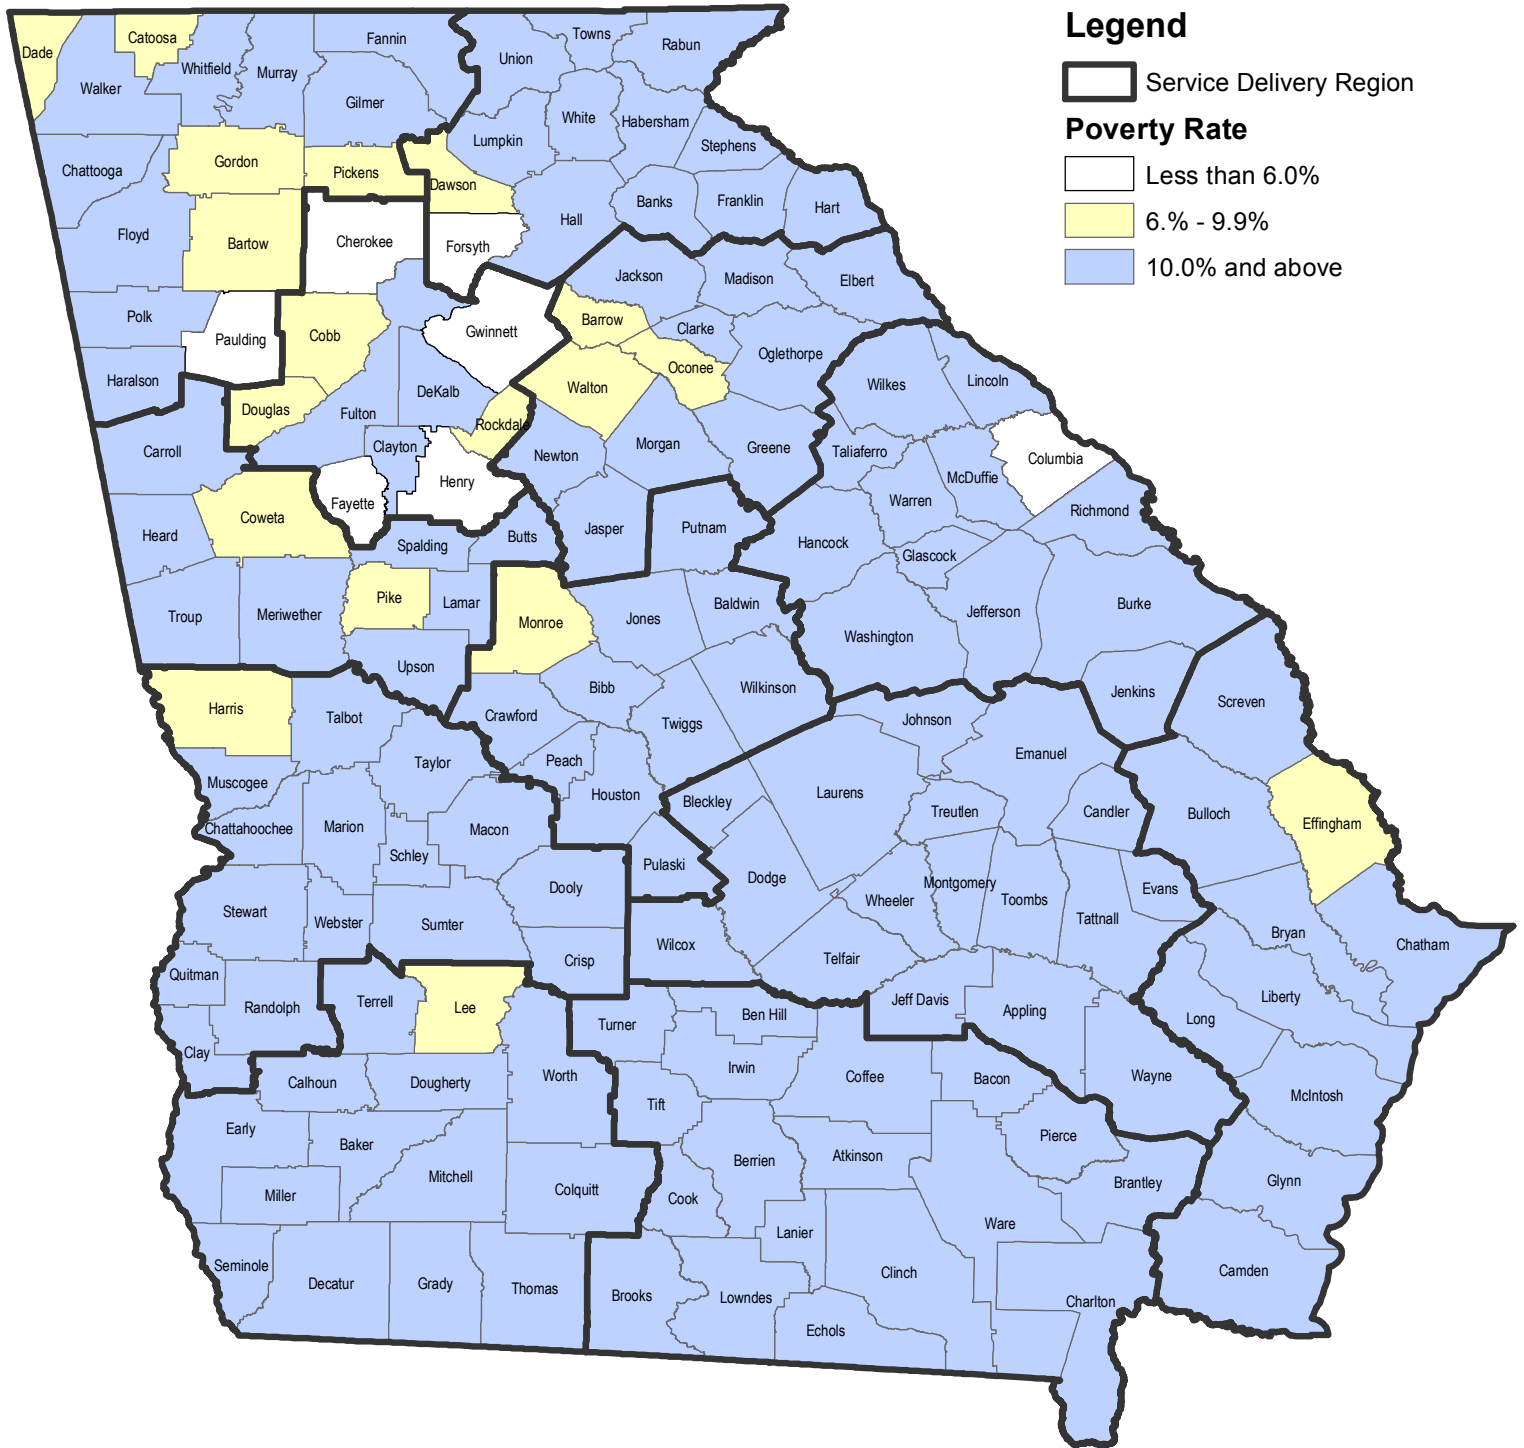

2000 Poverty Rates

Legend

Service Delivery Region

Poverty Rate

Less than 6.0%

6.0% - 9.9%

10.0% and above

Data source: Poverty Rate - U.S. Census Bureau, 2000 decennial census (Census Summary File 3).

Map prepared by

2008